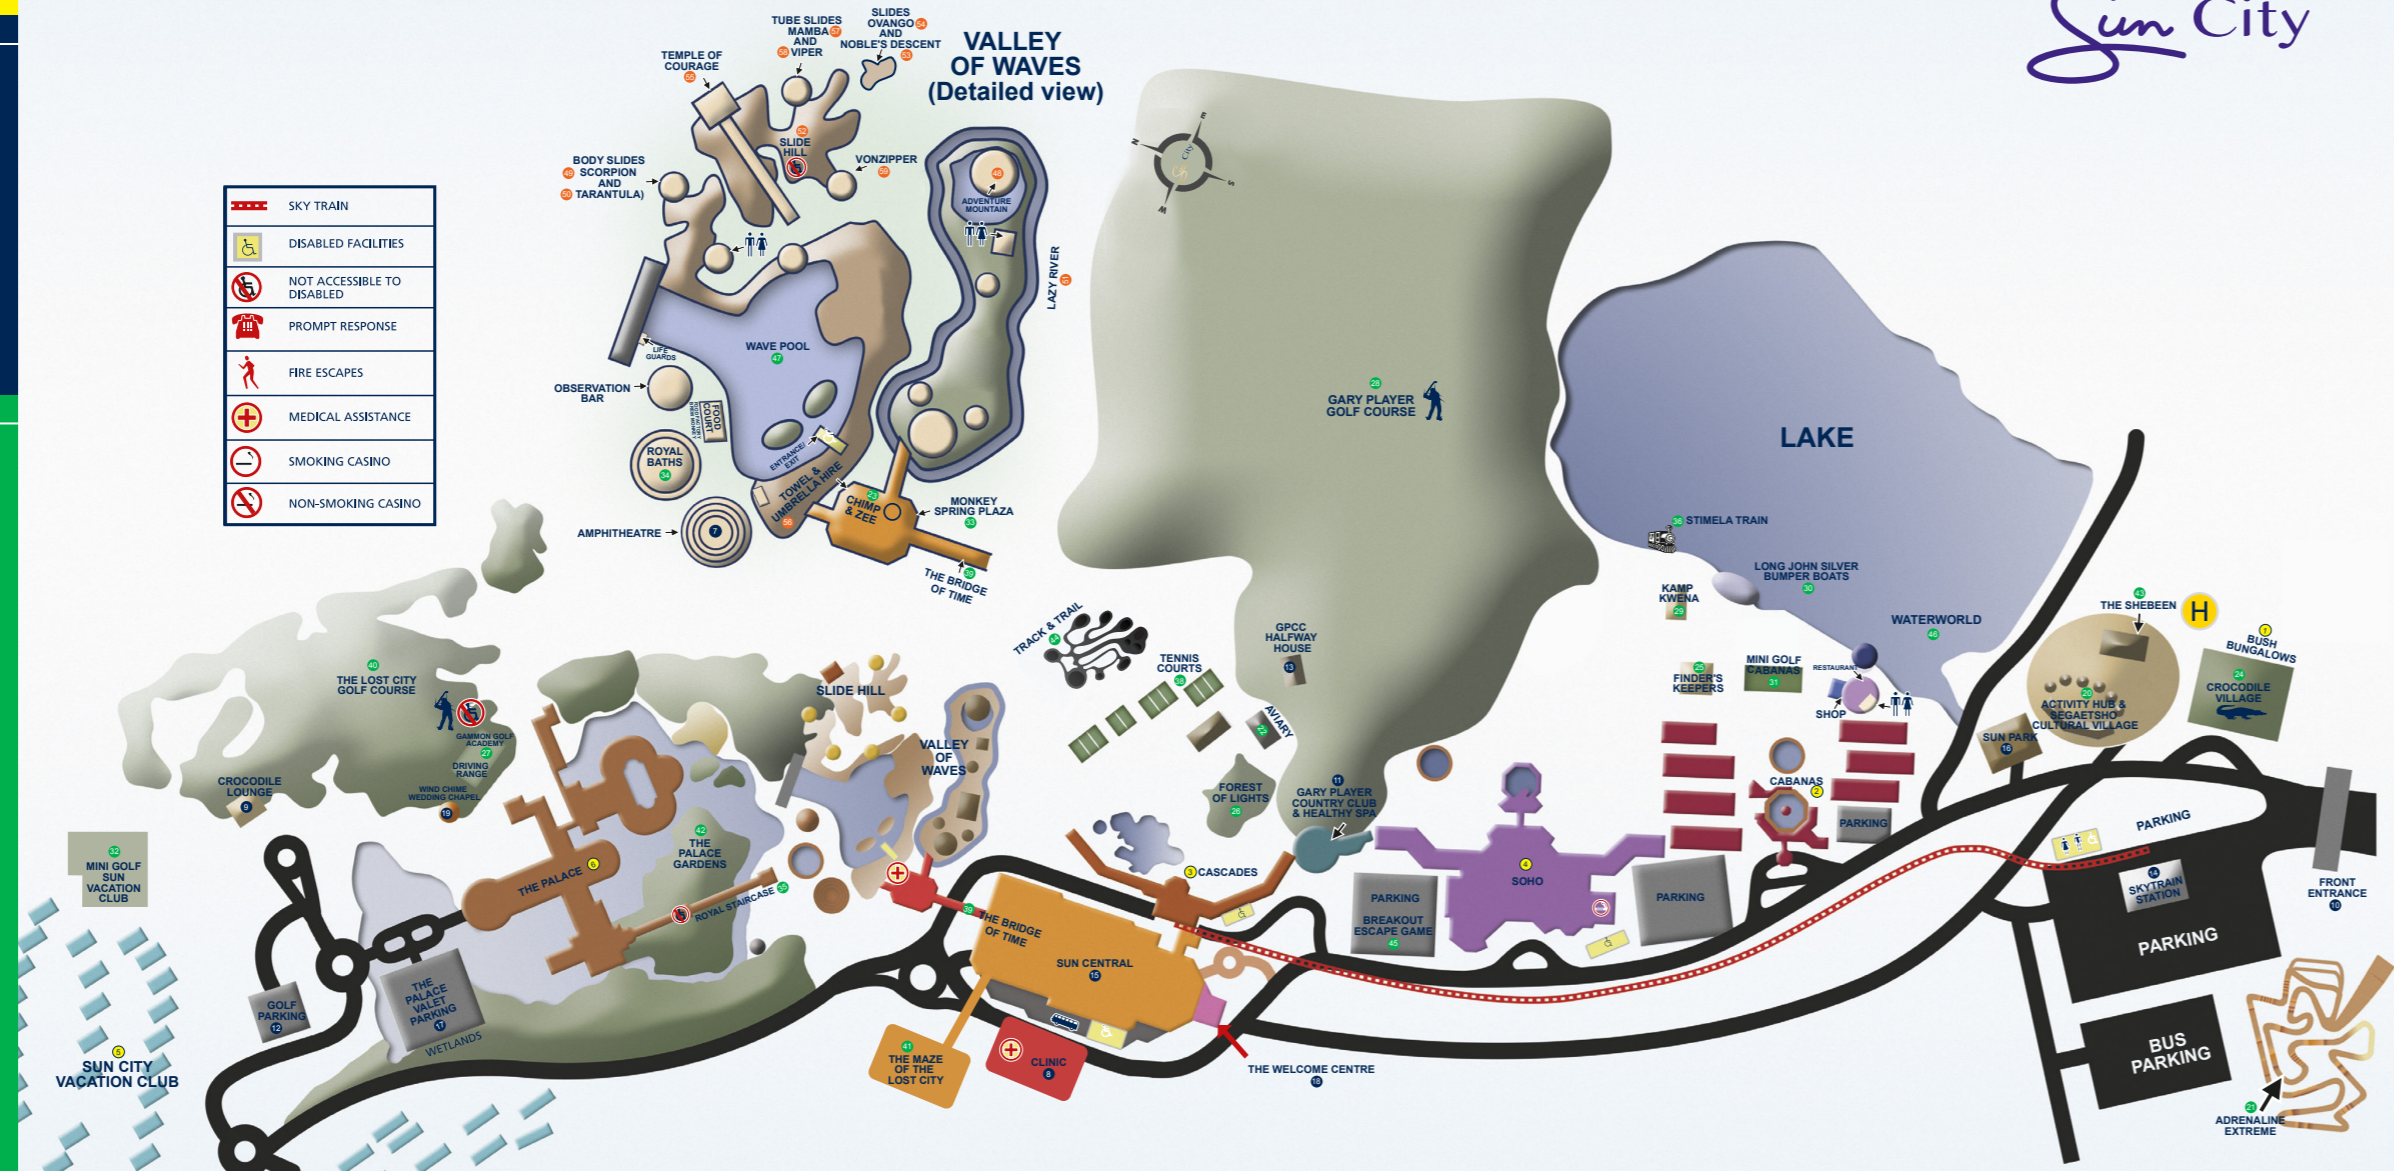

Sun City MAP

ACCOMMODATION	
1	BUSH BUNGALOWS
2	CABANAS
3	CASCADES
4	SOHO
5	SUN VACATION CLUB
6	THE PALACE

FACILITIES	
7	AMPHITHEATRE
8	CLINIC
9	CRODILE LOUNGE
10	FRONT ENTRANCE
11	GARY PLAYER COUNTRY & HEALTHY SPA
12	GOLF PARKING
13	GPCC HALFWAY HOUSE
14	SKYTRAIN STATION
15	SUN CENTRAL
16	SUN PARK
17	THE PALACE VALET PARKING
18	WELCOME CENTRE
19	WIND CHIME WEDDING CHAPEL

ACTIVITIES	
20	ACTIVITY HUB & SEGAETSHO CULTURAL VILLAGE
21	ADRENALINE EXTREME
22	AVIARY
23	CHIMP & ZEE
24	CROCODILE VILLAGE
25	FINDER'S KEEPERS
26	FOREST OF LIGHTS
27	GAMMON GOLF ACADEMY
28	GARY PLAYER GOLF COURSE
29	KAMP KWENA
30	LONG JOHN SILVER BUMPER BOATS
31	MINI GOLF CABANAS
32	MINI GOLF SUN VACATION CLUB
33	MONKEY SPRING PLAZA
34	ROYAL BATHS
35	ROYAL STAIRCASE
36	STIMELA TRAIN
37	SUN STAR
38	TENNIS COURTS
39	THE BRIDGE OF TIME
40	THE LOST CITY GOLF COURSE
41	THE MAZE OF THE LOST CITY
42	THE PALACE GARDENS
43	THE SHEBEEN
44	TRACK & TRAIL
45	BREAKOUT ESCAPE GAME
46	WATERWORLD
47	WAVE POOL

VALLEY OF WAVES	
48	ADVENTURE MOUNTAIN
49	BODY SLIDE - SCORPION
50	BODY SLIDE - TARANTULA
51	LAZY RIVER
52	SLIDE HILL
53	SLIDE - NOBLE'S DESCENT
54	SLIDE - OVANGO
55	TEMPLE OF COURAGE
56	TOWEL & UMBRELLA HIRE
57	TUBE SLIDE - MAMBA
58	TUBE SLIDE - VIPER
59	VONZIPPER

A world within a City
Sun City

SUN CENTRAL GROUND FLOOR			
A	WELCOME CENTRE	RESTAURANTS	
N	PUBLIC WAITING AREA		
RETAIL		D	WIMPY
B	CANDYLICIOUS	E	CASA BELLA
C	OUT OF AFRICA KIDS	F	CALISTO'S
O	#SUMTING	G	NANDO'S
P	DEL SOL	H	MILKY LANE
Q	LEGENDS BARBERSHOP	I	THE RAJ
R	SUNGLASS BOUTIQUE	J	SIMPLY ASIA
S	HAVAIANAS	K	DEBONAIRS PIZZA
W	3RD BASE	L	STEERS
X	BILLABONG	M	FISHWAYS
EE	VALUMED PHARMACY	T	SMOOCH FROZEN YOGHURT
KK	MAPHUKI LEATHER	Y	WALK UP BAR
LL	SUN VACATION CLUB SALES OFFICE	BB	CONTENT
MM	AFRICAN ORIGINS	OO	VIDA E CAFFÈ
NN	J&M BILTONG	II	SPUR
PP	ELEMENT	HH	WALK UP BAR
		JJ	ROCOMAMAS
ACTIVITIES		ATM'S	
U	THE MAGIC COMPANY	SS	CAPITEC
V	THE CRATER	Z	ABSA
CC	SUN MOVIES	AA	STANDARD BANK
DD	SORBET	FF	FNB
		GG	NEDBANK
		RR	CAPITEC