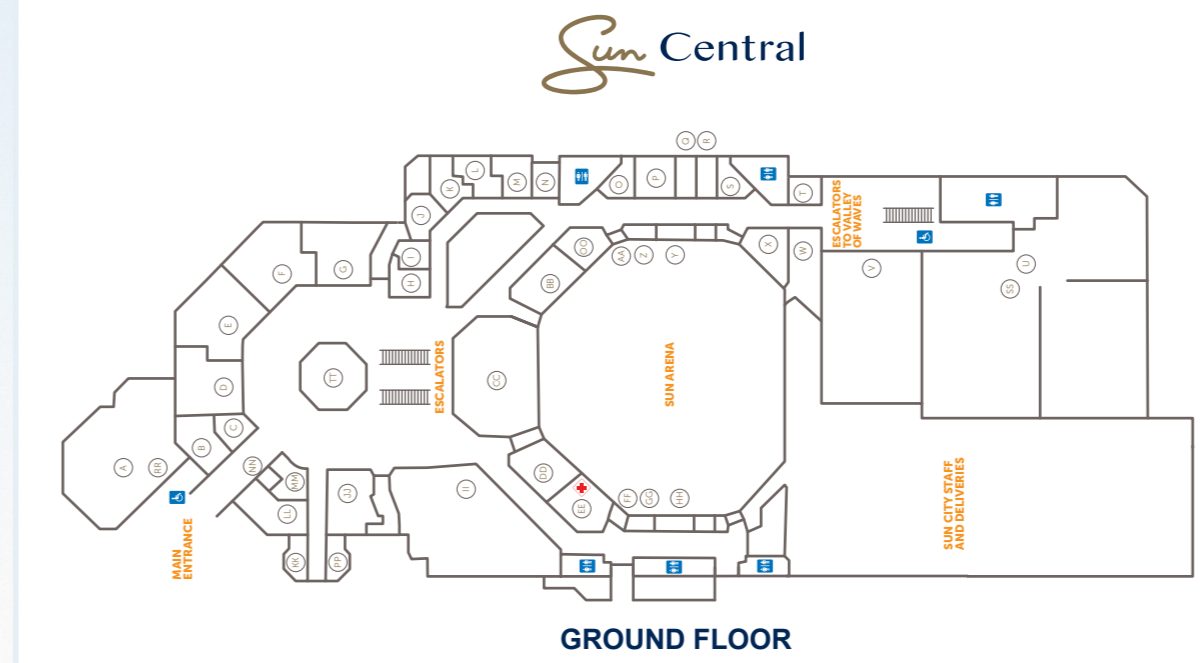

Sun City MAP

ACCOMMODATION	
1	BUSH BUNGALOWS
2	CABANAS
3	CASCADES
4	SOHO
5	SUN VACATION CLUB
6	THE PALACE

FACILITIES	
7	AMPHITHEATRE
8	CLINIC
9	CRODILE LOUNGE
10	FRONT ENTRANCE
11	GARY PLAYER COUNTRY & HEALTHY SPA
12	GOLF PARKING
13	GPCC HALFWAY HOUSE
14	SKYTRAIN STATION
15	SUN CENTRAL
16	SUN PARK
17	THE PALACE VALET PARKING
18	WELCOME CENTRE
19	WIND CHIME WEDDING CHAPEL

VALLEY OF WAVES	
48	ADVENTURE MOUNTAIN
49	BODY SLIDE - SCORPION
50	BODY SLIDE - TARANTULA
51	LAZY RIVER
52	SLIDE HILL
53	SLIDE - NOBLE'S DESCENT
54	SLIDE - OVANGO
55	TEMPLE OF COURAGE
56	TOWEL & UMBRELLA HIRE
57	TUBE SLIDE - MAMBA
58	TUBE SLIDE - VIPER
59	VONZIPPER

A world within a City
Sun City

SUN CENTRAL GROUND FLOOR			
A	WELCOME CENTRE	RESTAURANTS	
N	PUBLIC WAITING AREA		
RETAIL		D	WIMPY
B	CANDYLICIOUS	E	CASA BELLA
C	OUT OF AFRICA KIDS	F	CALISTO'S
O	#SUMTING	G	NANDO'S
P	DEL SOL	H	MILKY LANE
Q	LEGENDS BARBERSHOP	I	THE RAJ
R	SUNGLASS BOUTIQUE	J	SIMPLY ASIA
S	HAVAIANAS	K	DEBONAIRS PIZZA
W	3RD BASE	L	STEERS
X	BILLABONG	M	FISHWAYS
EE	VALUMED PHARMACY	T	SMOOCH FROZEN YOGHURT
KK	MAPHUKI LEATHER	Y	WALK UP BAR
LL	SUN VACATION CLUB SALES OFFICE	BB	CONTENT
MM	AFRICAN ORIGINS	OO	VIDA E CAFFÈ
NN	J&M BILTONG	II	SPUR
PP	ELEMENT	HH	WALK UP BAR
		JJ	ROCOMAMAS
ACTIVITIES		ATM'S	
U	THE MAGIC COMPANY	SS	CAPITEC
V	THE CRATER	Z	ABSA
CC	SUN MOVIES	AA	STANDARD BANK
DD	SORBET	FF	FNB
		GG	NEDBANK
		RR	CAPITEC